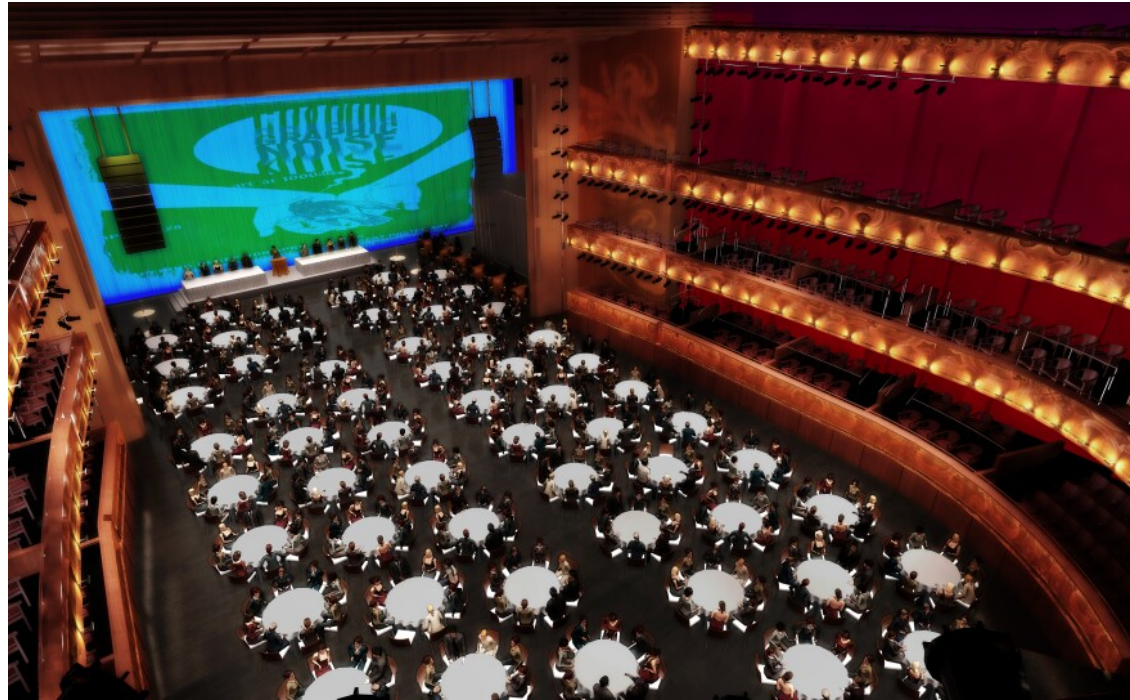

Concerts / Comedy / Special Events Venue

Ft. Lauderdale, FL
1,147 seats

Flexible / Flat Floor Venue

TOBIN CENTER[®]
FOR THE PERFORMING ARTS
San Antonio, TX

 **PFM**
PROFESSIONAL
FACILITIES
MANAGEMENT

Niche Destination (e.g. Cirque)

CIRQUE DU SOLEIL

PFM
PROFESSIONAL
FACILITIES
MANAGEMENT

Capitalize on Bay Location...

The Royal Poinciana Playhouse
West Palm, FL

Open Air Performance Venue

- Conversion of Shell Roof to Shade Pavilion
- Potential to Create Floating Stage / Function Area