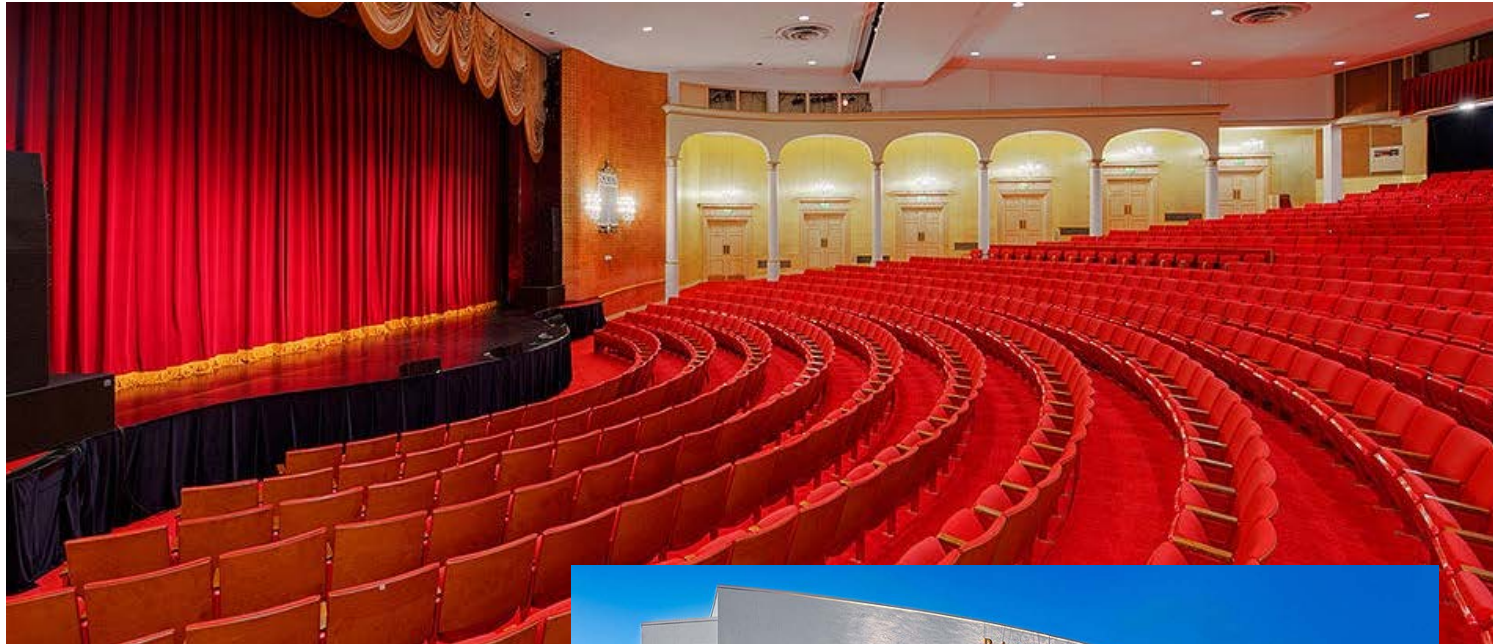

Concerts / Comedy / Special Events Venue

Ft. Lauderdale, FL
1,147 seats

Flexible / Flat Floor Venue

TOBIN CENTER[®]
FOR THE PERFORMING ARTS
San Antonio, TX

 **PFM**
PROFESSIONAL
FACILITIES
MANAGEMENT

Niche Destination (e.g. Cirque)

CIRQUE DU SOLEIL

PFM
PROFESSIONAL
FACILITIES
MANAGEMENT

Capitalize on Bay Location...

The Royal Poinciana Playhouse
West Palm, FL

Open Air Performance Venue

- Conversion of Shell Roof to Shade Pavilion
- Potential to Create Floating Stage / Function Area